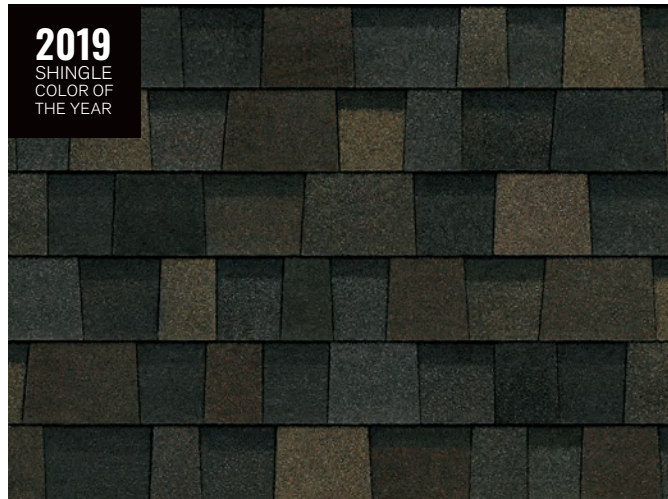

# BLACK SABLE\*

TruDefinition® Duration® Designer Shingles

2019 SHINGLE COLOR OF THE YEAR

SHINGLE COLOR SPECTRUM

COASTAL

# BLACK SABLE\*

TruDefinition® Duration® Designer Shingles

2019 SHINGLE COLOR OF THE YEAR

SHINGLE COLOR SPECTRUM

TRADITIONAL  
**STORM CLOUD**

TruDefinition® Duration® Designer Shingles

SHINGLE COLOR SPECTRUM