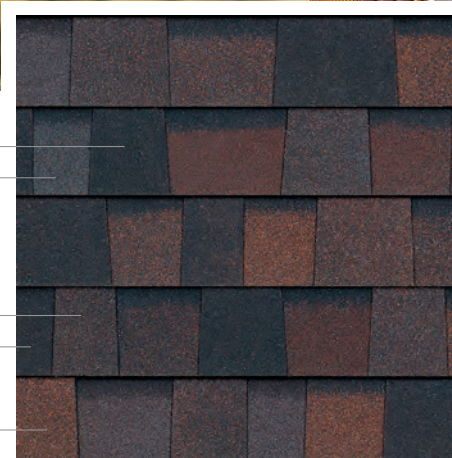

Hues that embody warmth and sophistication

Use this style guide to explore the inspiring exterior design ideas and color palettes that are possible with Duration® Designer Shingles in the color Bourbon. Get started using one of our style boards or create one of your own.

To find more information on Bourbon, visit shinglecoloroftheyear.com