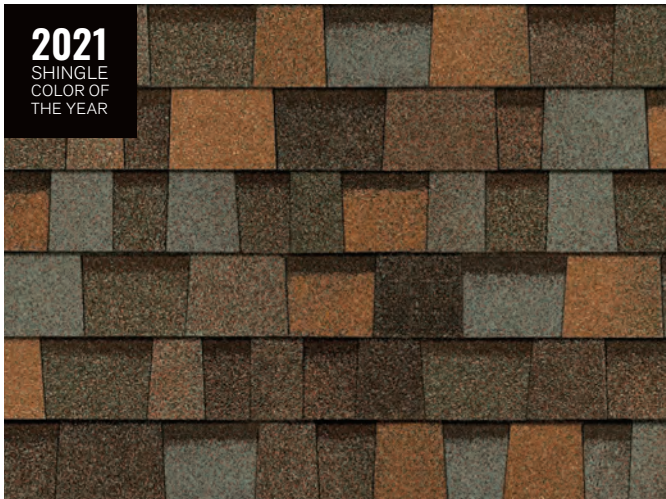

AGED COPPER

TruDefinition® Duration® Designer Shingles

SHINGLE COLOR SPECTRUM

MEDITERRANEAN