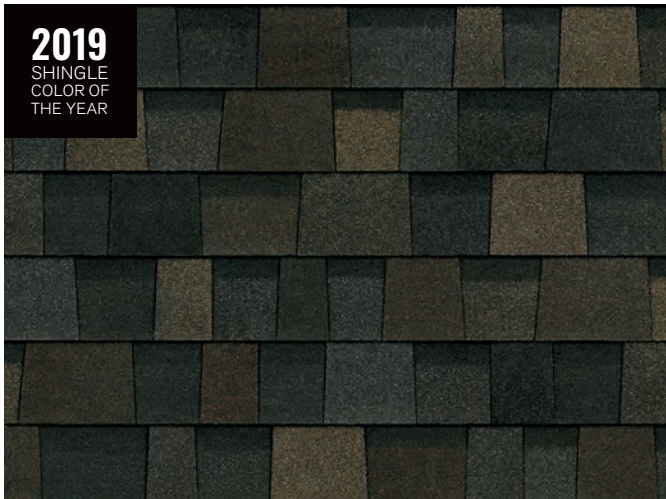

# ONYX BLACK\*

TruDefinition® Duration® Shingles

SHINGLE COLOR SPECTRUM

MODERN CRAFTSMAN

# BLACK SABLE\*

TruDefinition® Duration® Designer Shingles

2019 SHINGLE COLOR OF THE YEAR

SHINGLE COLOR SPECTRUM

TUDOR