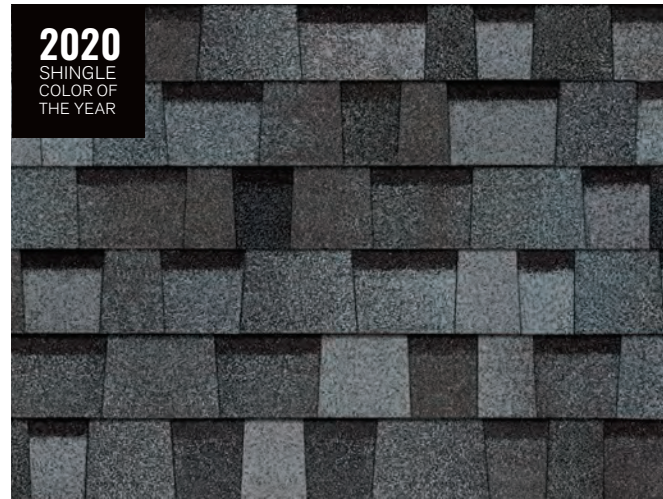

COASTAL
PACIFIC WAVE

TruDefinition® Duration® Designer Shingles

SHINGLE COLOR SPECTRUM