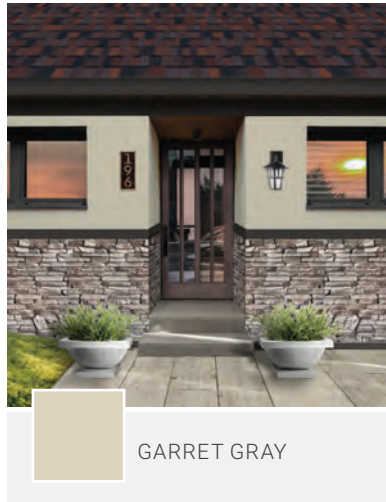

A SPECTRUM OF STYLE IN EVERY SHINGLE

See how Owens Corning® 2022 SHINGLE COLOR OF THE YEAR Bourbon pairs with each of these color combinations for a distinctly different look. Explore all our shingle and color pairings at roofingfashioncolors.com

From paint colors to pillows and porch swings, it's the little things that give your home the personal touch. Owens Corning® shingles pair beautifully with a wide range of colors, so whether you like bold contrast, refined neutrals or something fresh and unexpected, you'll always find the right foundation for your personal style.

FIND A CONTRACTOR

Ready to take the next step? Find an Owens Corning Roofing Contractor Network member near you, review credentials and request a quote with our Find A Roofing Contractor feature at owenscorning.com/roofing

* Owens Corning's Black Sable shingle includes a patented design.

OWENS CORNING ROOFING AND ASPHALT, LLC
ONE OWENS CORNING PARKWAY
TOLEDO, OHIO, USA 43659

1-800-GET-PINK® | 1-800-438-7465
www.owenscorning.com

Pub. No. 10025166. Printed in U.S.A. October 2021.
THE PINK PANTHER® & © 1964–2021 Metro-Goldwyn-Mayer Studios Inc.
All Rights Reserved. The color PINK is a registered trademark of Owens Corning.
© 2021 Owens Corning. All Rights Reserved.

THERE'S MORE TO EXPLORE ONLINE COLOR & DESIGN TOOLS

Did a particular style or shingle color catch your eye? See how our style pairings look on your home or create your own color combinations with our Design EyeQ® visualization software. You can upload a picture of your home and "try on" new roof colors to find an exterior style you love. When you're done, you can print the picture for reference, share it via social media or send it to an Owens Corning Roofing Contractor Network member for an estimate.

Explore Design Tools at
owenscorning.com/deq

Call 1-800-GET-PINK
to get your color pairing brochures.

2020 – 2021

Pub#10024151

2019 – 2020

Pub#10023671

2018 – 2019

Pub#10023089

2017 – 2018

Pub#10022615

Owens Corning strives to accurately reproduce photographs of shingles. Due to manufacturing variances, the limitations of the printing process and the variations in natural lighting, actual shingle colors and granule blends may vary from the photo. The pitch of your roof can also impact how a shingle looks on your home. We suggest that you view a roofing display or several shingles to get a better idea of the actual color. To accurately judge your shingle and color choice, we recommend that you view it on an actual roof with a pitch similar to your own roof prior to making your final selection. Color availability subject to change without notice. Ask your professional roofing contractor for samples of colors available in your area.