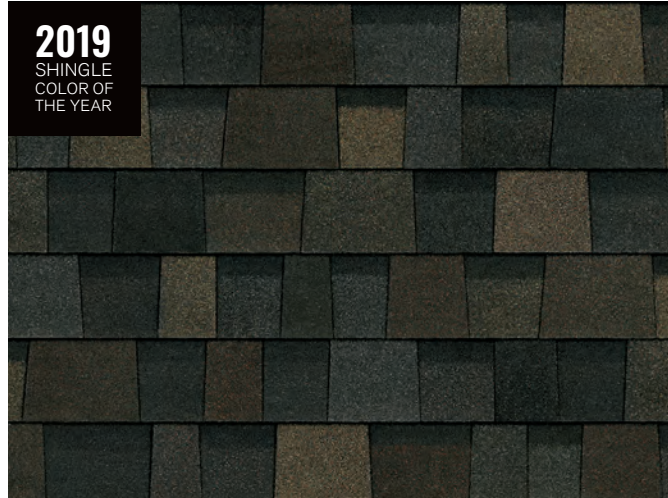

# BLACK SABLE\*

TruDefinition® Duration® Designer Shingles

2019 SHINGLE COLOR OF THE YEAR

SHINGLE COLOR SPECTRUM

TUDOR

# BLACK SABLE\*

TruDefinition® Duration® Designer Shingles

2019 SHINGLE COLOR OF THE YEAR

SHINGLE COLOR SPECTRUM

COASTAL