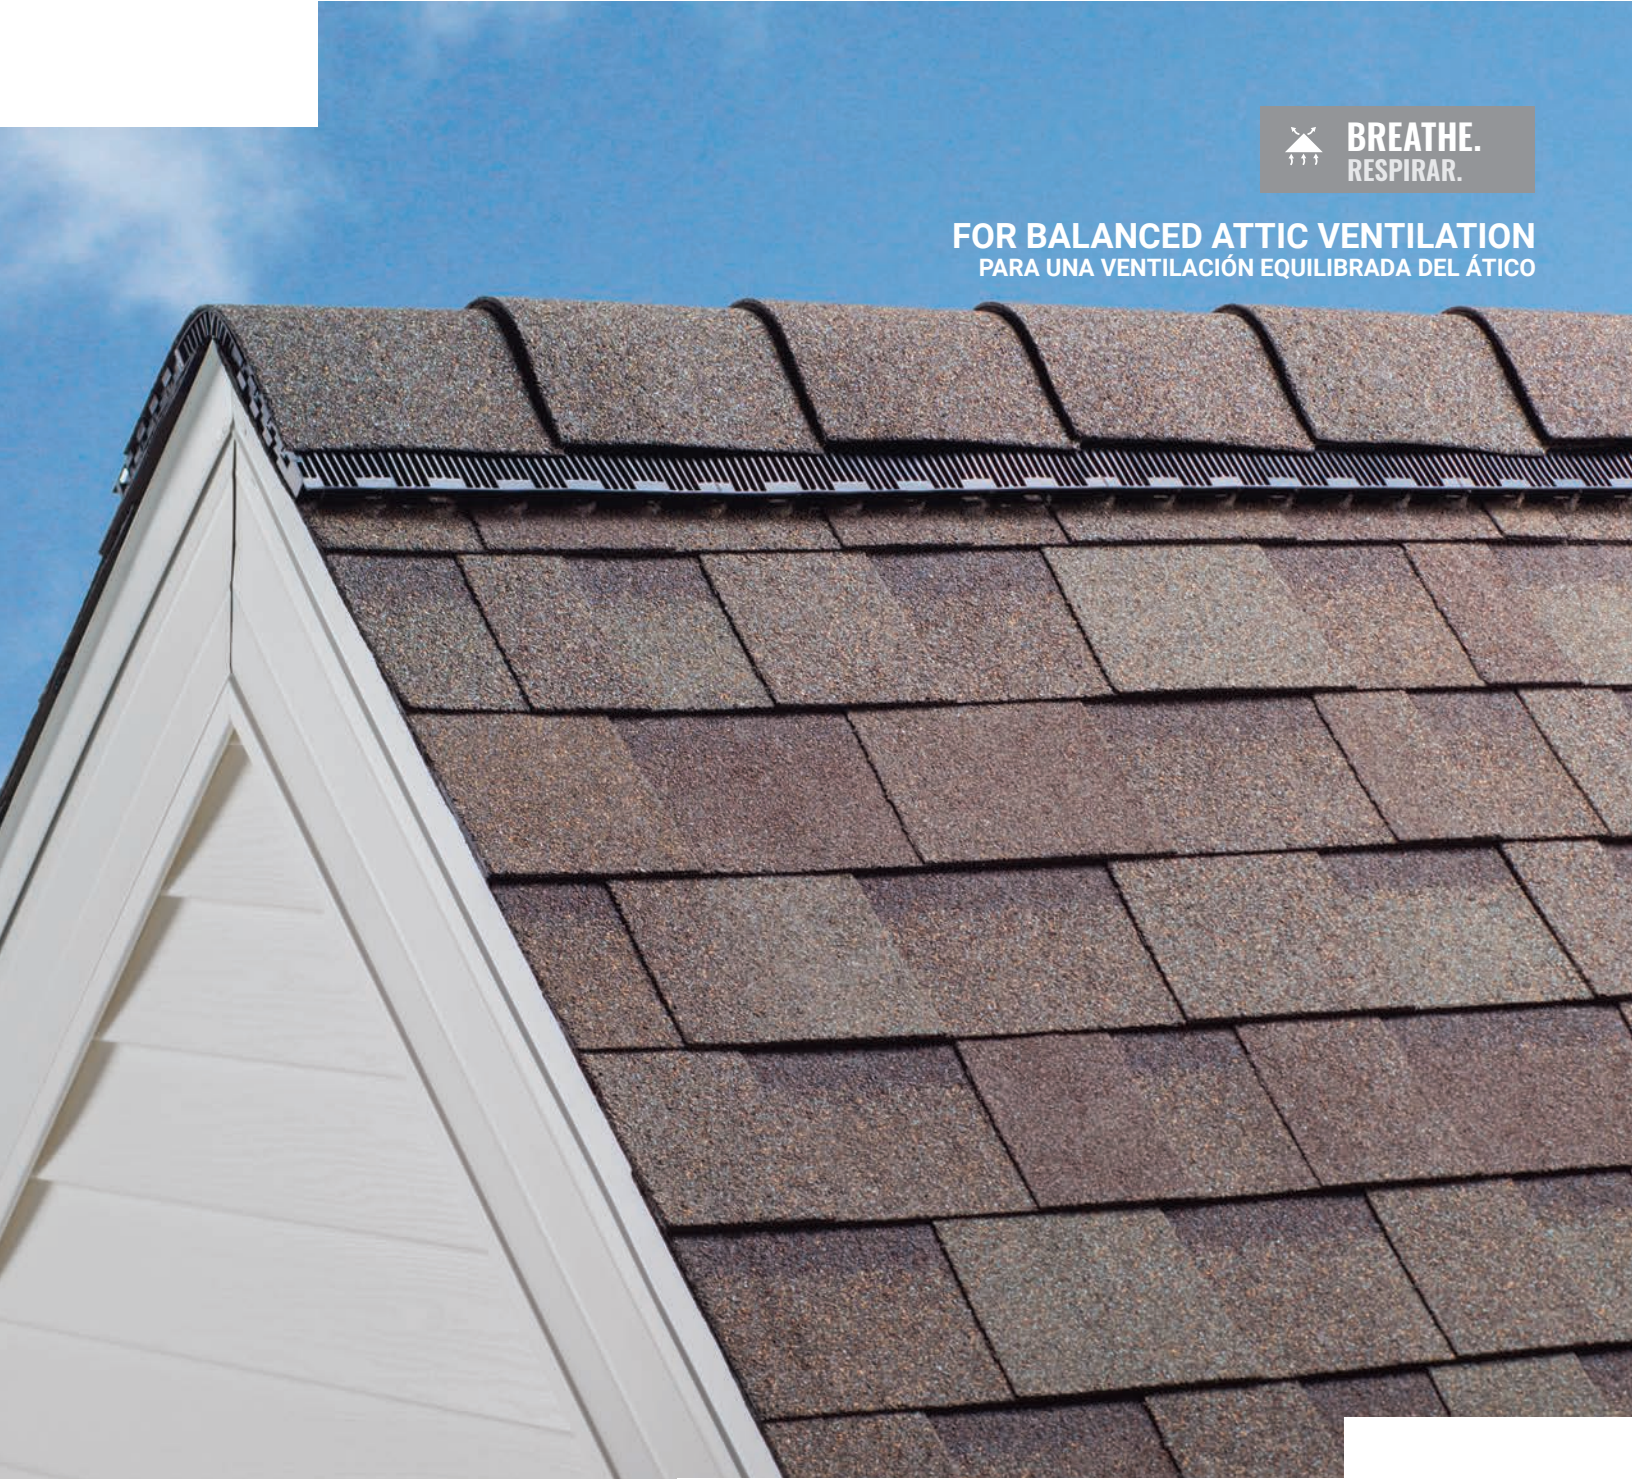

VENTSURE® SKY RUNNER LTE®

Rolled Ridge Vent | Ventilación De Cumbre Enrollada

 **BREATHE.**
RESPIRAR.

FOR BALANCED ATTIC VENTILATION
PARA UNA VENTILACIÓN EQUILIBRADA DEL ÁTICO

TOTAL PROTECTION. TOTAL CONFIDENCE.®
PROTECCIÓN TOTAL. CONFIANZA TOTAL.™

SEAL.
SELLA.

DEFEND.
DEFENDER.

BREATHE.
RESPIRAR.

VENTSURE® SKY RUNNER LTE® ROLLED RIDGE VENT

Sky Runner LTE® – 30 foot roll vent is **Long, Tough and Easy to Install**, making it an excellent choice for your next roofing job.

A roof is made up of many components, all working together to provide strength and long-lasting protection. But in order for these components to protect against the weather outside, you have to ensure proper conditions inside the attic.